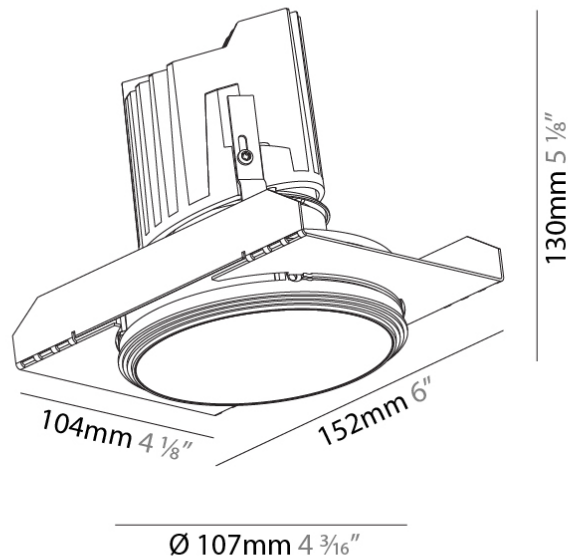

ELECTRICAL

Lamp Type: LED (Zhaga Standard)
Input Wattage (W): 13
Total Output Wattage (W): 11.8
Dimming: Tri-Mode (Non-Dimming and Phase Dimming (120Vac only) and 0-10V Dimming)
Driver Included: No
Driver Location: Recessed Housing
Driver Type: Constant Current - Universal
Driver Class: Class 2
Housing: See components
Input Voltage (V): 120 - 277
Constant Current (MA): 350

LED

Number of LEDs: 1
Color Temperature (°K): 2700 / 3000 / 3500 / 4000
Max. Delivered Lumen (lm): 876 / 909 / 955 / 974
Nominal Lumen (lm): 1304 / 1352 / 1421 / 1450
CRI: >90 CRI
Efficiency (%): 87.9 / 88.4 / 87.9
Lamp Life (hrs): 50000
Upon Request: RGB-W Tunable White Special Color Temperature Special LED

OPTICAL

Reflector°: 18 / 42 / 60
Optic°: Lens Pack - No Lens / Linear Spread Lens / Honeycomb / Spread Lens
Upon Request: Special Beam Angles

RATINGS AND CERTIFICATIONS

382, F 416-247-9319, www.zaneen.com

Created by Zaneen for North American Standards at the end of the existing Model #. For assistance on 'custom' specifications, contact zteam@zaneen.com. In a constant effort to supply the best product, we reserve the right to change specifications or materials without notice. The most recent specification sheets are found at zaneen.com

IP rating: IP20